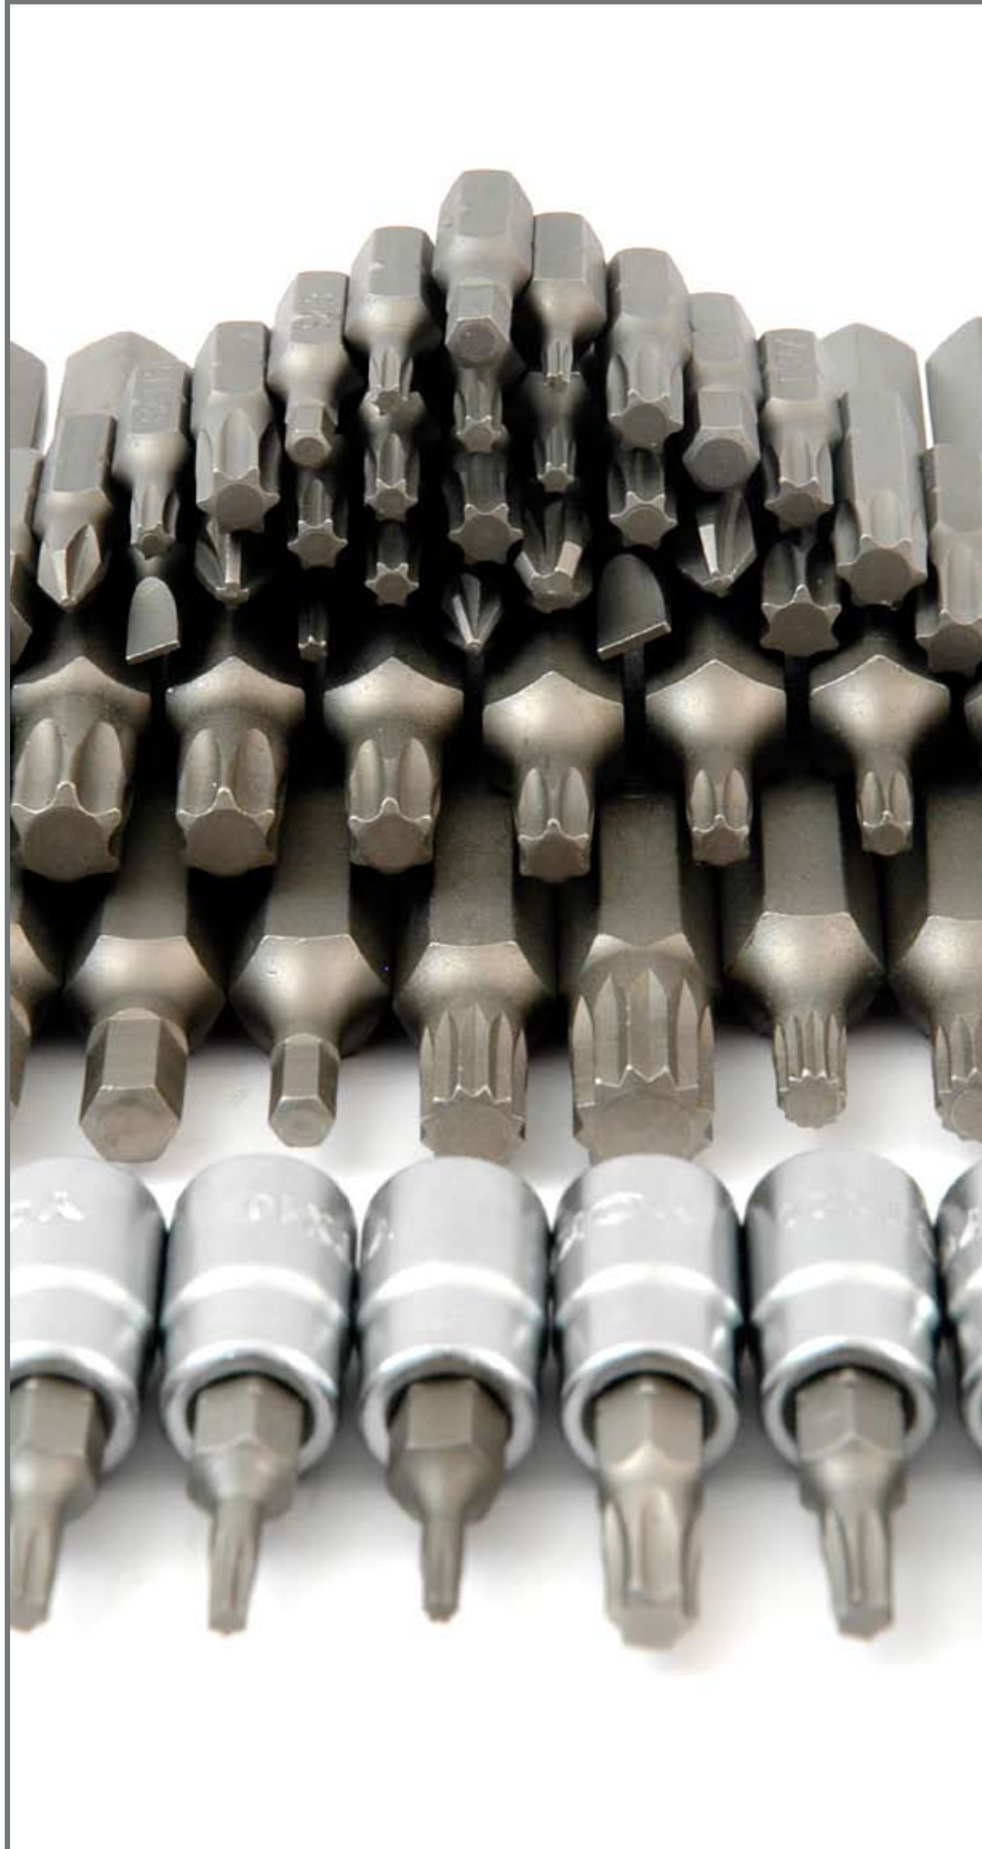

Bits and Bit Sockets

BIT SETS

Torx bit set 15 pieces

S2 - Silicon Chrome-Vanadium Alloy steel

07-0012-0015

Yokito art. no.	Picture	Specifications
07-6010-30		30mm - T20 T25 T30 T40 T45 T50 T55
07-6010-75		75mm - T20 T25 T30 T40 T45 T50 T55
10-1210-3600		1/2" 10mm

Torx bit set 40 pieces

S2 - Silicon Chrome-Vanadium Alloy steel

07-1238-0040

Yokito art. no.	Picture	Specifications
07-6010-30		30mm - T20 T25 T30 T40 T45 T50 T55
07-6010-75		75mm - T20 T25 T30 T40 T45 T50 T55
07-7010-30		30mm - 4 5 6 7 8 10 12
07-7010-75		75mm - 4 5 6 7 8 10 12
07-8010-30		30mm - 5 6 8 10 12
07-8012-75		75mm - 5 6 8 10 12
10-3810-2800		3/8" 10mm
10-1210-3600		1/2" 10mm