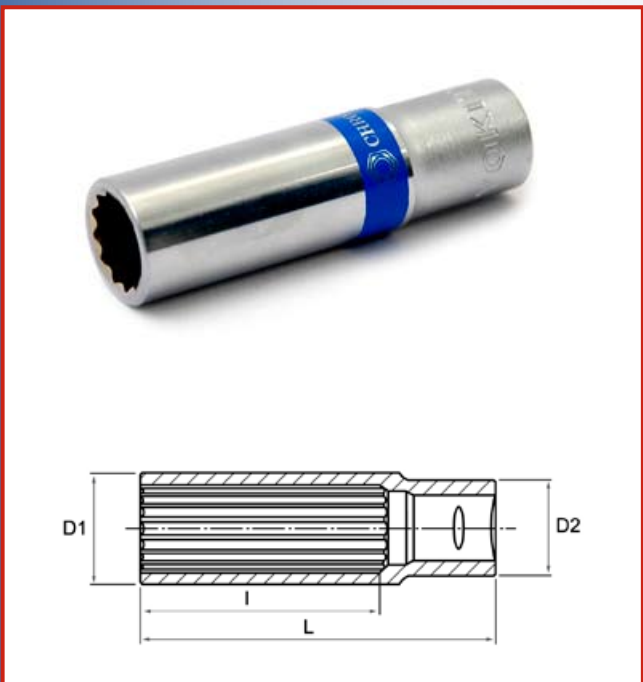

Deep socket

1/4" drive 12 point

Chrome-vanadium steel

03-1214

Yokito art. no.	Size	D1	D2	L	I
03-1214-5004	4 mm	6,8	11,8	50,0	8,0
03-1214-5045	4,5 mm	7,4	11,8	50,0	10,0
03-1214-5005	5 mm	8,0	11,8	50,0	10,0
03-1214-5055	5,5 mm	8,7	11,8	50,0	11,5
03-1214-5006	6 mm	9,2	11,8	50,0	11,8
03-1214-5007	7 mm	10,3	11,8	50,0	17,7
03-1214-5008	8 mm	11,4	11,1	50,0	18,3
03-1214-5009	9 mm	12,8	12,0	50,0	18,3
03-1214-5010	10 mm	14,3	12,6	50,0	22,0
03-1214-5011	11 mm	15,8	14,0	50,0	22,0
03-1214-5012	12 mm	16,8	15,0	50,0	23,2
03-1214-5013	13 mm	17,8	16,0	50,0	21,6
03-1214-5014	14 mm	19,6	17,0	50,0	21,6