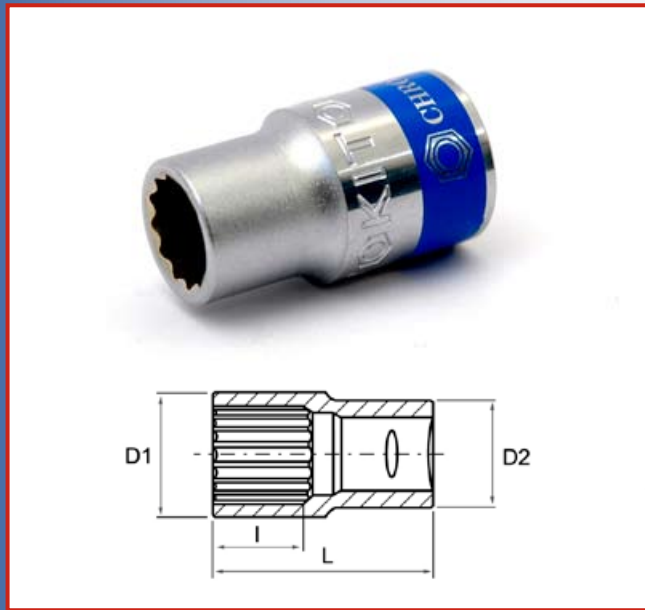

Standard socket

3/8" drive 12 point

Chrome-vanadium steel

02-1238

Yokito art. no.	Size	D1	D2	L	I
02-1238-2822	22 mm	29,7	25,8	30,0	15,3
02-1238-2823	23 mm	29,7	25,8	30,0	15,3
02-1238-2824	24 mm	31,7	26,0	30,0	17,0

Yokito art. no.	Size	D1	D2	L	I
02-1238-2806	6 mm	9,7	16,7	28,0	8,8
02-1238-2807	7 mm	10,7	16,7	28,0	8,8
02-1238-2808	8 mm	12,0	16,7	28,0	9,0
02-1238-2809	9 mm	13,1	16,7	28,0	9,0
02-1238-2810	10 mm	14,5	16,7	28,0	11,1
02-1238-2811	11 mm	15,7	16,7	28,0	10,6
02-1238-2812	12 mm	16,8	16,0	28,0	10,2
02-1238-2813	13 mm	17,8	16,4	28,0	9,4
02-1238-2814	14 mm	20,8	17,0	28,0	15,0
02-1238-2815	15 mm	21,8	19,9	28,0	14,6
02-1238-2816	16 mm	21,8	20,0	28,0	15,1
02-1238-2817	17 mm	23,8	20,0	30,0	17,0
02-1238-2818	18 mm	24,6	21,0	30,0	16,6
02-1238-2819	19 mm	25,7	23,0	30,0	16,6
02-1238-2820	20 mm	27,7	24,0	30,0	16,0
02-1238-2821	21 mm	27,8	24,9	30,0	16,0