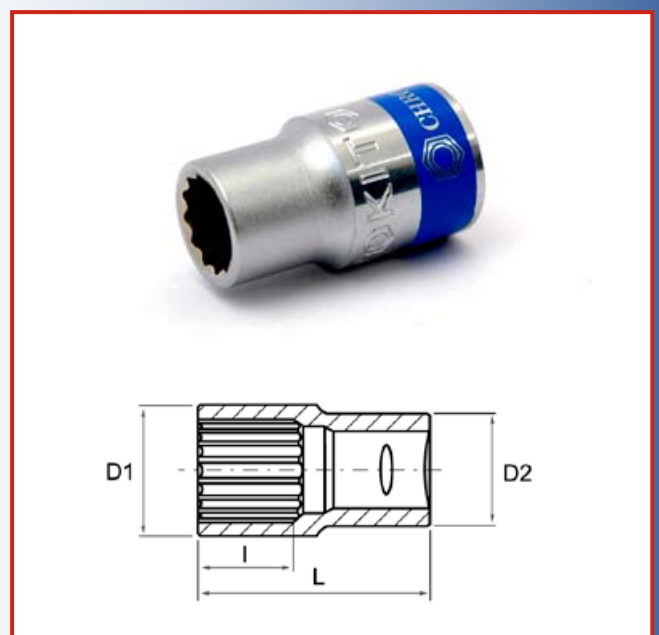

Standard socket
1/4" drive 12 point

02-1214

Chrome-vanadium steel

Yokito art. no.	Size	D1	D2	L	I
02-1214-2504	4 mm	6,8	11,8	25,0	7,0
02-1214-2545	4,5 mm	7,4	11,8	25,0	8,4
02-1214-2505	5 mm	8,0	11,8	25,0	8,4
02-1214-2555	5,5 mm	8,7	11,8	25,0	8,5
02-1214-2506	6 mm	9,2	11,8	25,0	8,5
02-1214-2507	7 mm	10,3	11,8	25,0	10,4
02-1214-2508	8 mm	11,4	11,1	25,0	11,5
02-1214-2509	9 mm	12,8	11,6	25,0	11,5
02-1214-2510	10 mm	14,3	12,0	25,0	11,5
02-1214-2511	11 mm	15,8	14,0	25,0	12,2
02-1214-2512	12 mm	16,8	15,0	25,0	12,2
02-1214-2513	13 mm	17,8	16,0	25,0	13,0
02-1214-2514	14 mm	19,6	18,0	25,0	13,0