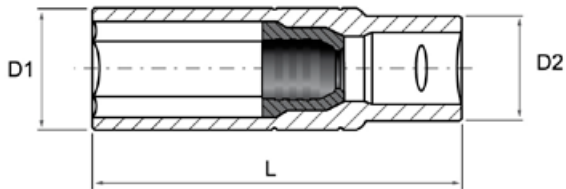

SPARK PLUG SOCKETS

Spark plug socket 3/8" drive 6 point

Chrome-vanadium steel

06-0638

Yokito art. no.	Size	D1	D2	I
06-0638-6516	16 mm	22,0	22,0	65
06-0638-6521	21 mm	22,6	24,0	65