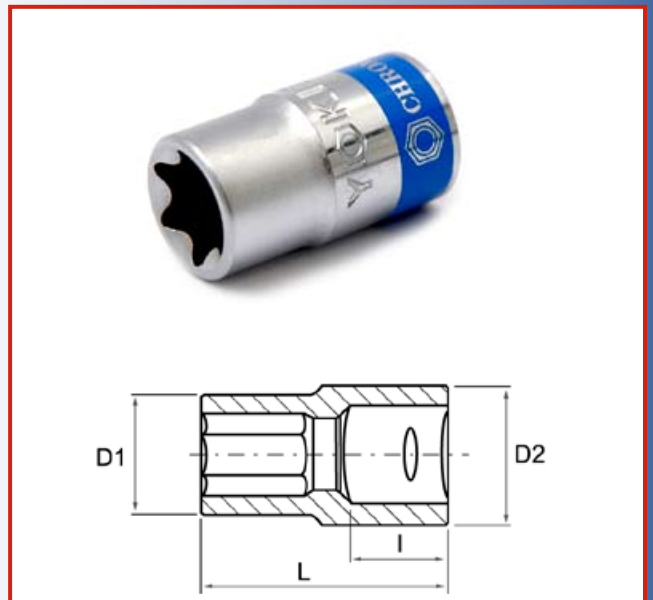

05-0038

Yokito art. no.	Size	D1	D2	L	I
05-0038-2806	E6	9,2	16,7	28,0	8,5
05-0038-2806	E7	9,9	16,7	28,0	9,5
05-0038-2806	E8	11,0	16,7	28,0	10,0
05-0038-2806	E10	13,0	16,7	28,0	10,6
05-0038-2806	E11	13,3	16,7	28,0	10,6
05-0038-2806	E12	14,8	16,7	28,0	10,6
05-0038-2806	E14	17,7	15,8	28,0	9,5
05-0038-2806	E16	19,7	17,0	28,0	9,7
05-0038-2806	E18	21,8	19,9	28,0	9,2
05-0038-2806	E20	25,0	22,0	28,0	10,2