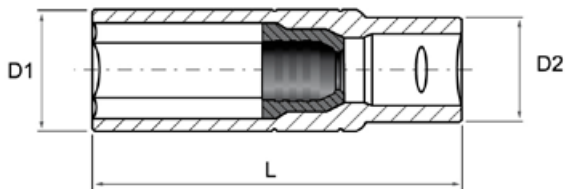

SPARK PLUG SOCKETS

Spark plug socket 3/8" drive 6 point

Chrome-vanadium steel

06-0638

Yokito art. no.	Size	D1	D2	I
06-0638-6516	16 mm	22,0	22,0	65
06-0638-6521	21 mm	22,6	24,0	65

Spark plug socket 1/2" drive 6 point